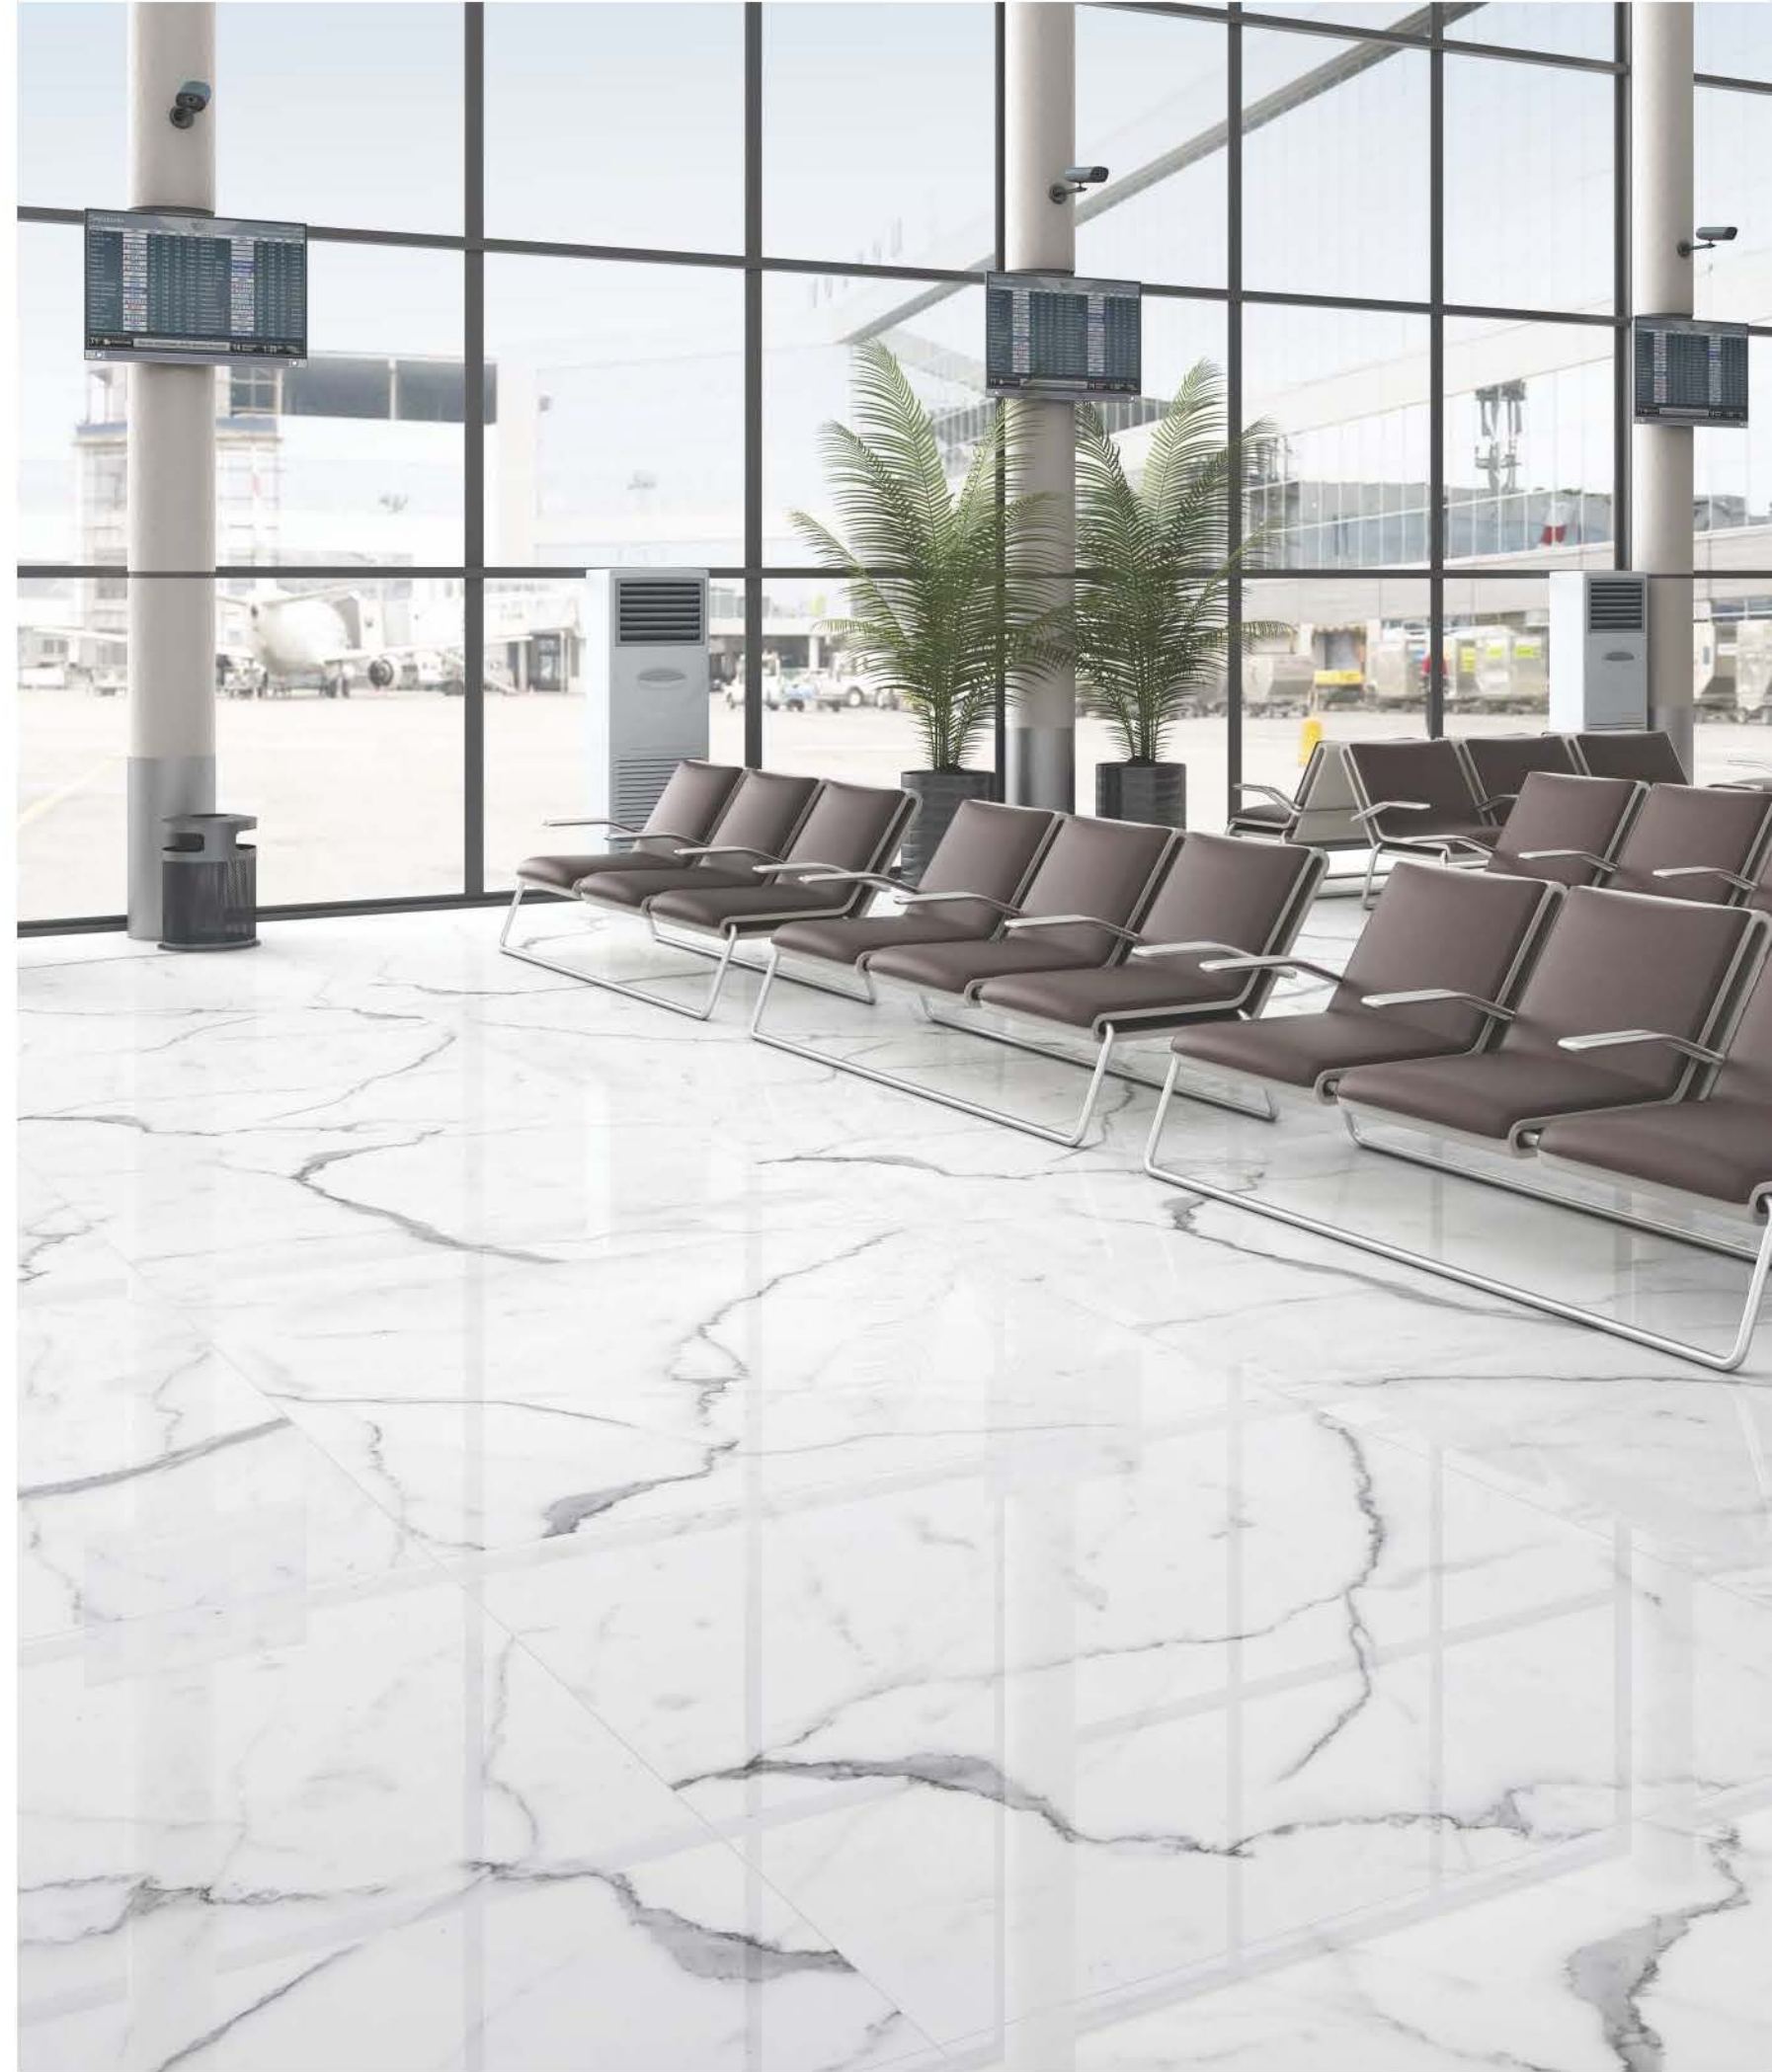

ARCTIC WHITE

Random face - 4

ATLANTIC WHITE

Random face - 3

ONICE WHITE

1200x  
1200  
mm

Glossy finish  
9mm thickness

FLOOR - VANATO STATUARIO (120x120cm)