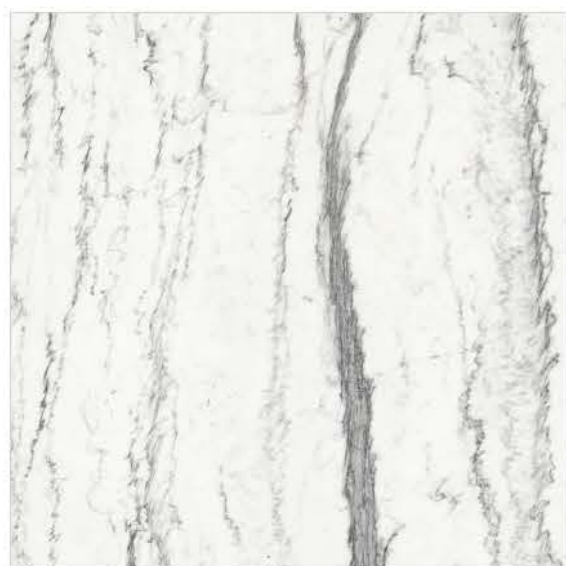

Random face - 3