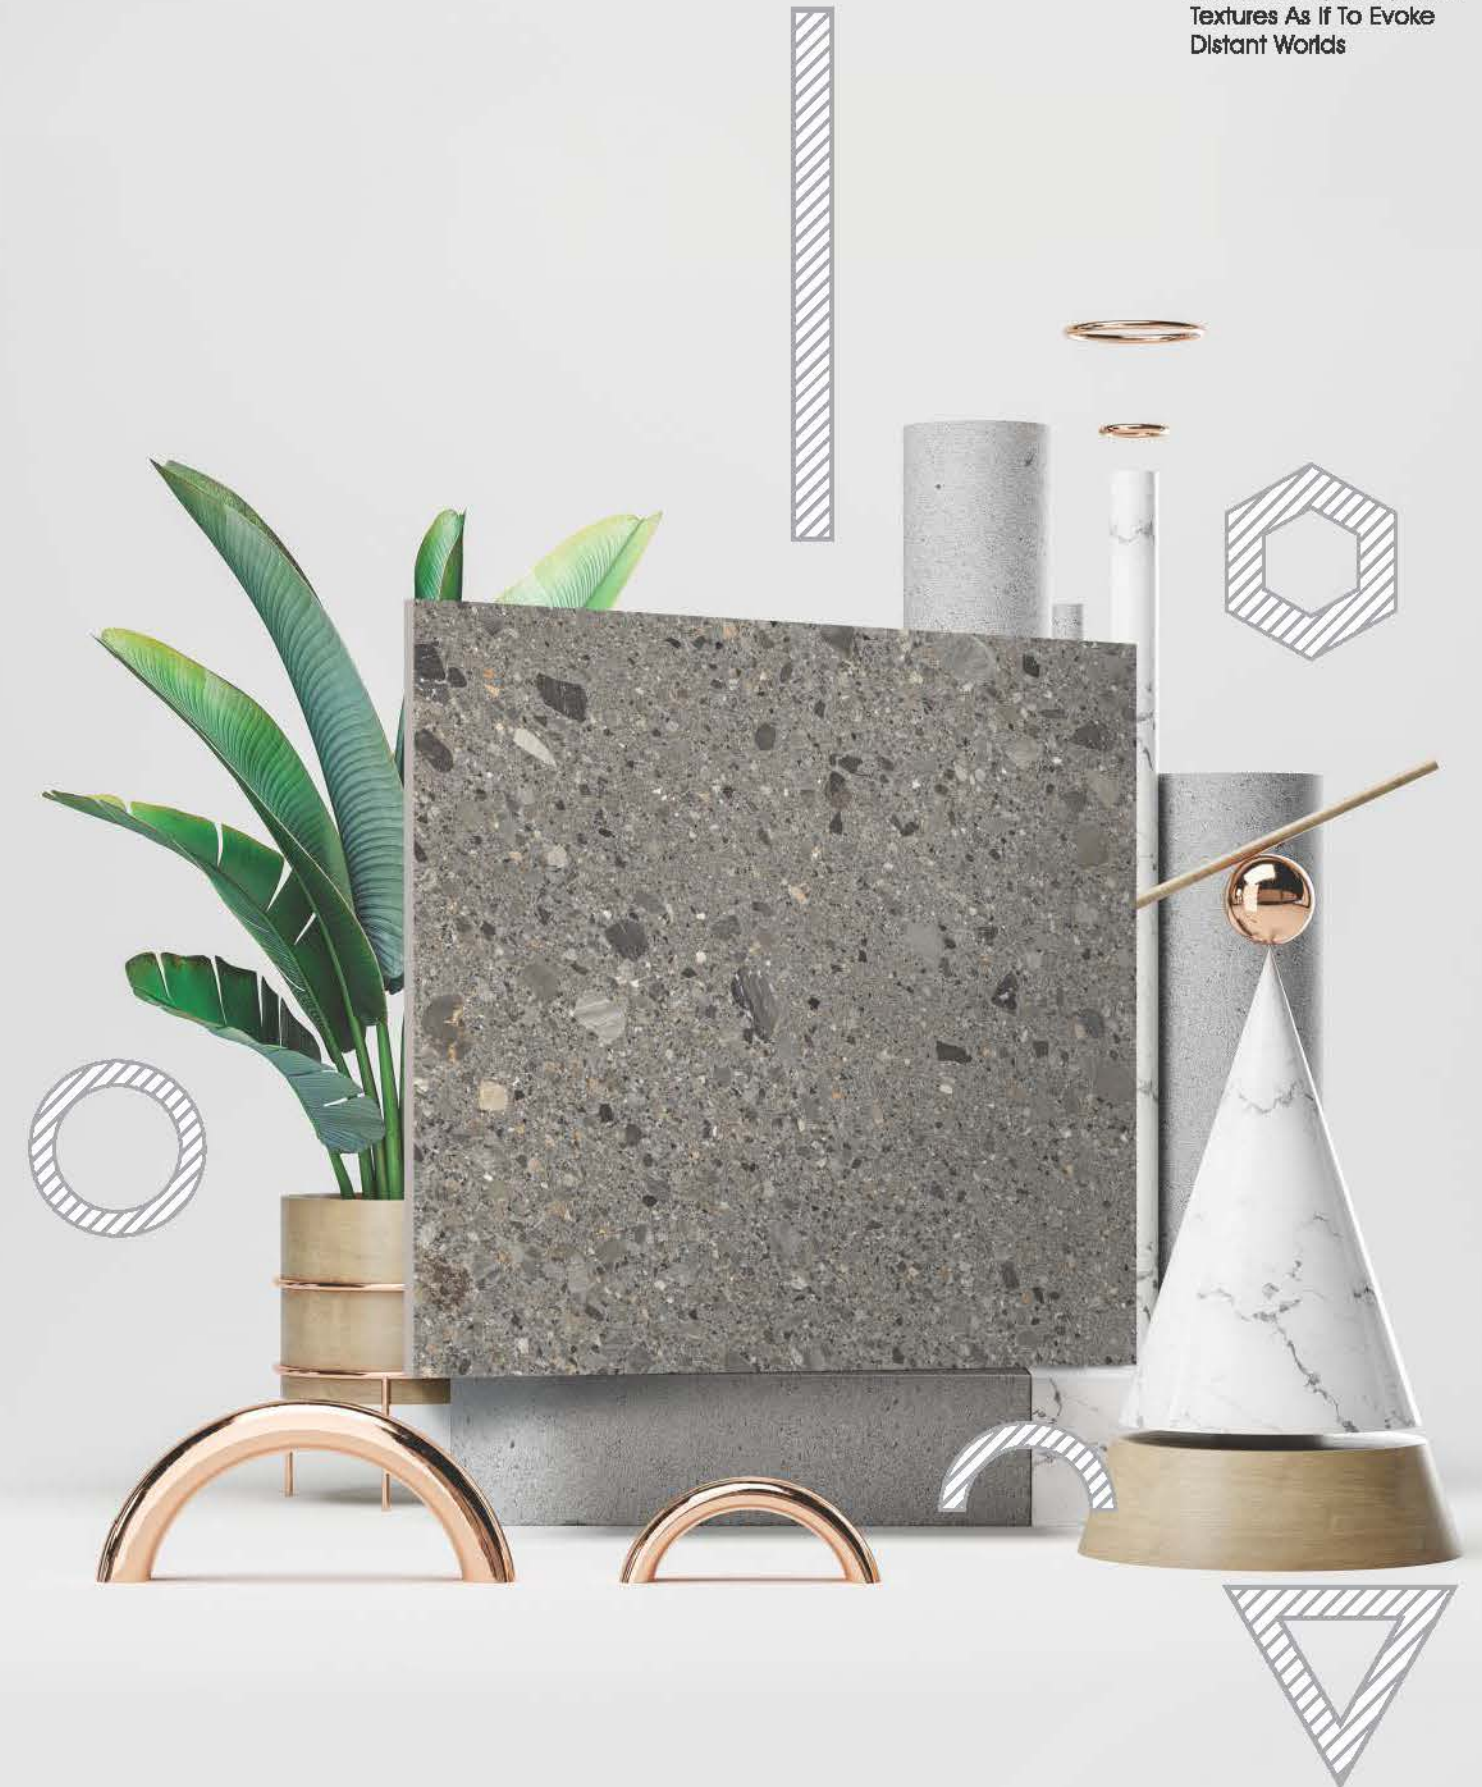

EXPERIENCE THE  
**NEW**

**1200**  
**X**  
**1200**  
mm

LARGE SIZE SLAB TILES

A CAPTIVATING SCENE

Animated By Sumptuous  
Textures As If To Evoke  
Distant Worlds

Random face - 3

VANATO STATUARIO

Random face - 4