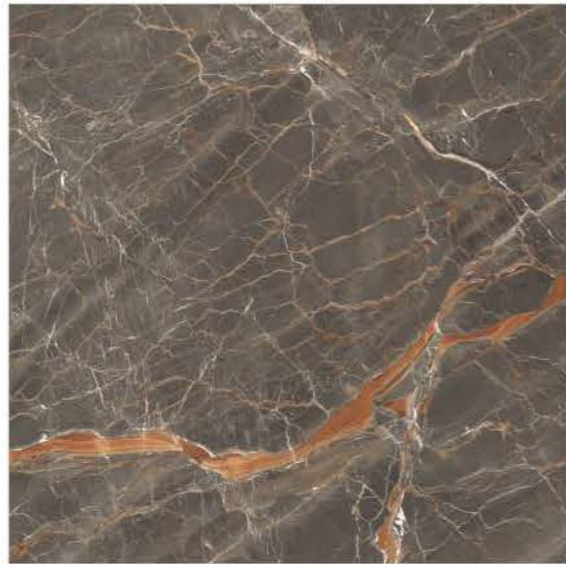

Random face - 3

DYNA SUPREME

MARIYAN BROWN

Random face - 2

NOCE MARRONE

Random face - 3

FOREST BROWN

Glossy finish

9mm thickness

WALL - MARIYAN BROWN (120x120cm)  
FLOOR - MARIYAN BROWN (120x120cm)

**WALL** - PORTORO SILVER & ANTIQUE STATUARIO (120x240cm)  
**FLOOR** - ARMANI GREY & PORTORO SILVER (120x120cm)  
**TABLE TOP** - ANTIQUE STATUARIO (120x240cm)