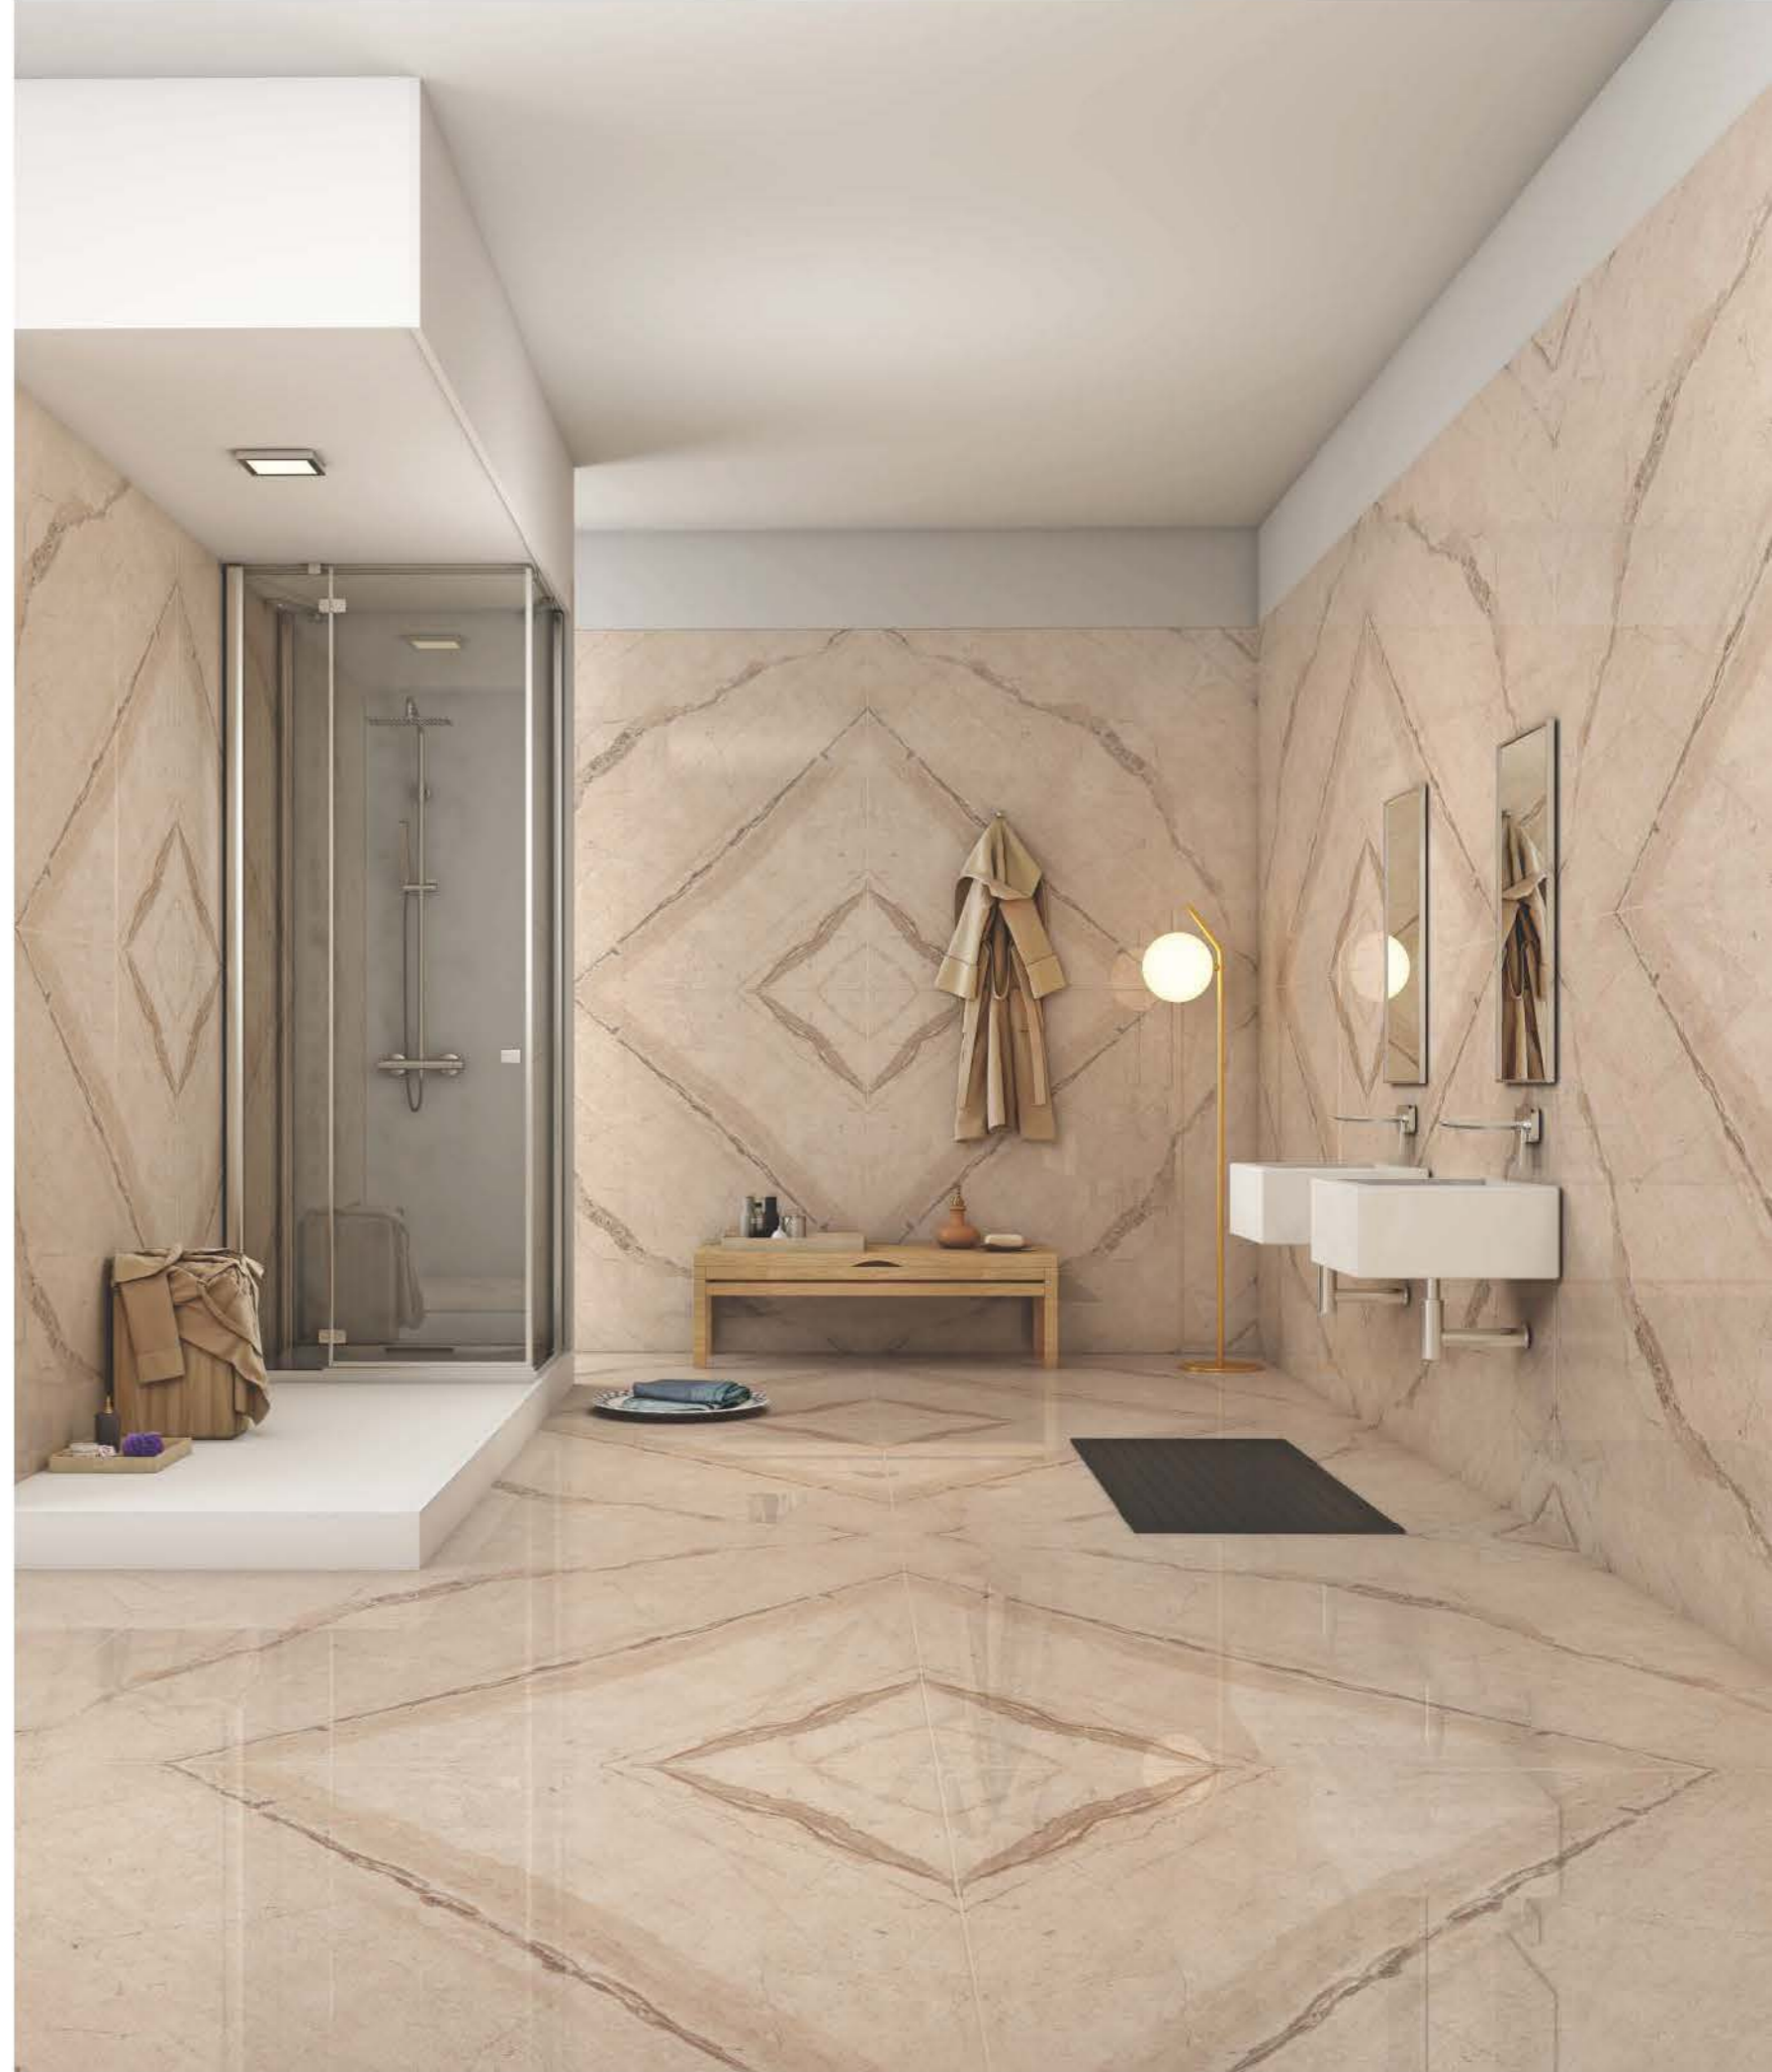

9mm thickness

WALL - MARIYAN BROWN (120x120cm)  
FLOOR - MARIYAN BROWN (120x120cm)

**WALL** - PORTORO SILVER & ANTIQUE STATUARIO (120x240cm)  
**FLOOR** - ARMANI GREY & PORTORO SILVER (120x120cm)  
**TABLE TOP** - ANTIQUE STATUARIO (120x240cm)