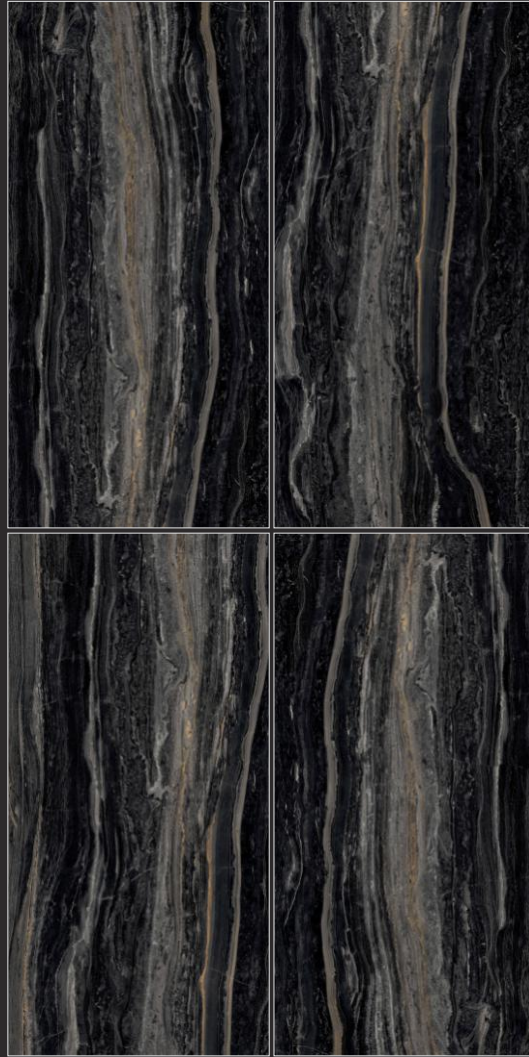

GLAMOUR
750 x 1500MM

Hematite Black