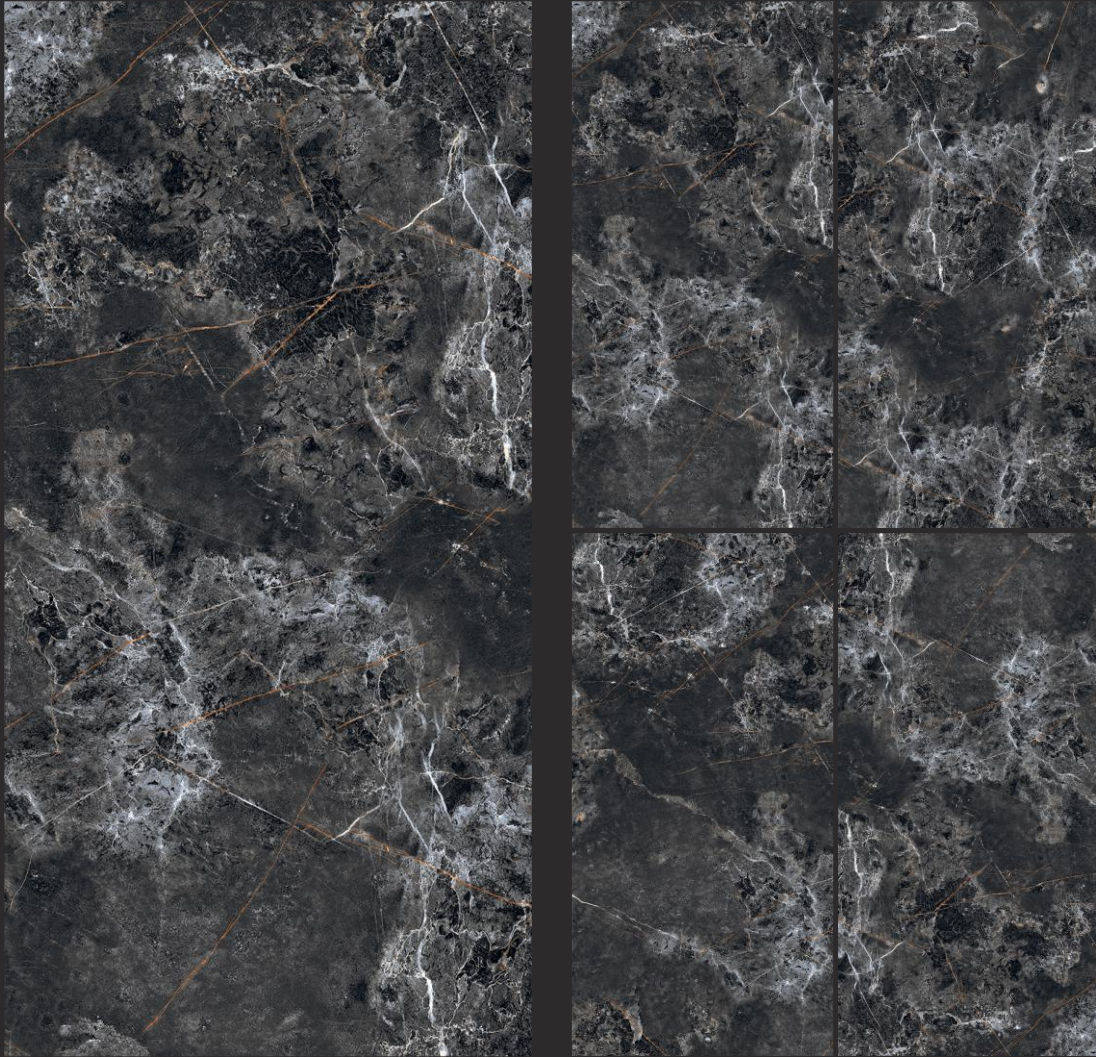

Black Splendour

GLAMOUR
750 x 1500MM

Hematite Black

RANDOM
EFFECTS

GLAMOUR
750 x 1500MM

Spring Noir

RANDOM
EFFECTS 

GLAMOUR
750 x 1500MM