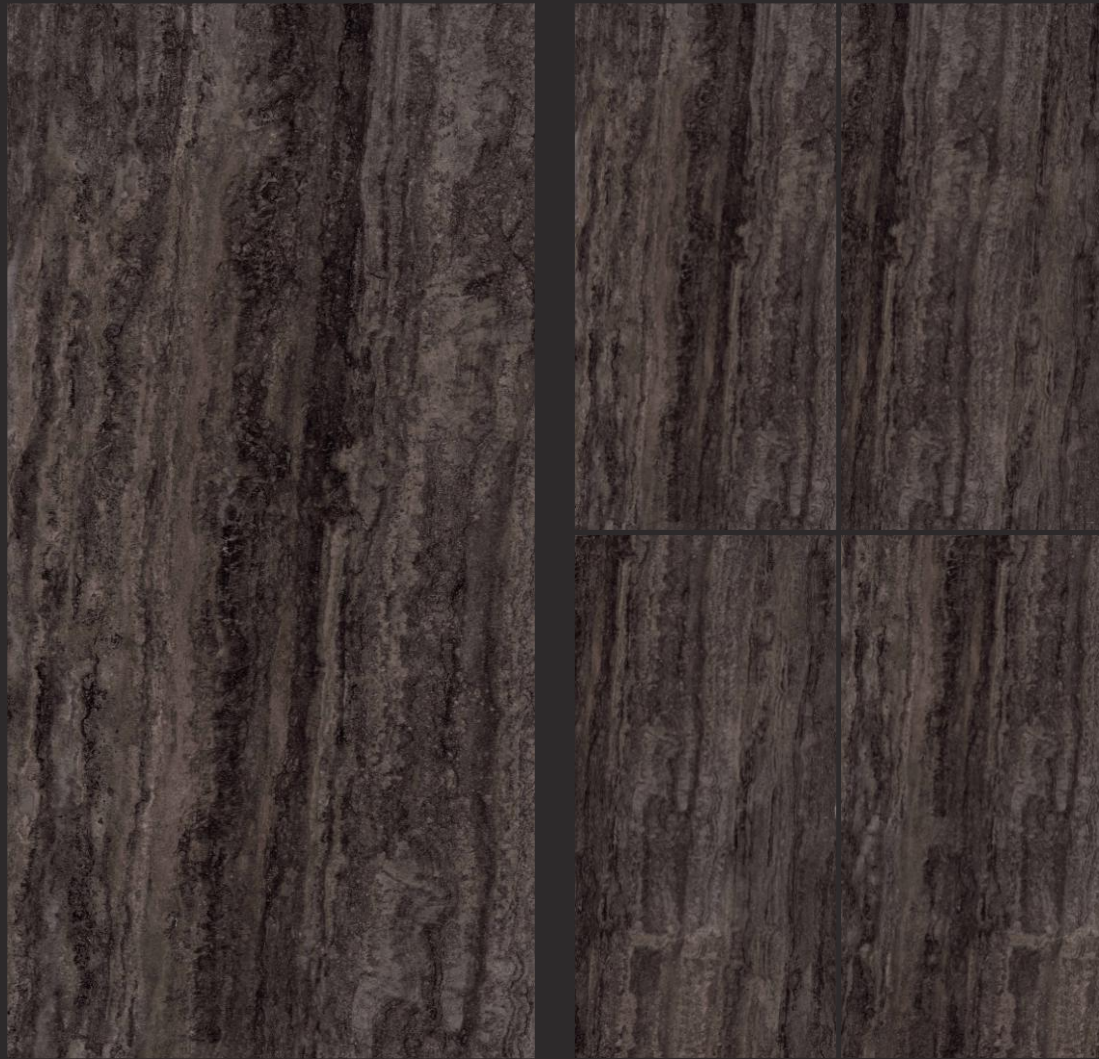

Olimpo Brown

RANDOM
EFFECTS 

GLAMOUR
750 x 1500MM

Oracle Brown

GLAMOUR
750 x 1500MM

Nettuno Dior

RANDOM
EFFECTS

GLAMOUR
750 x 1500MM