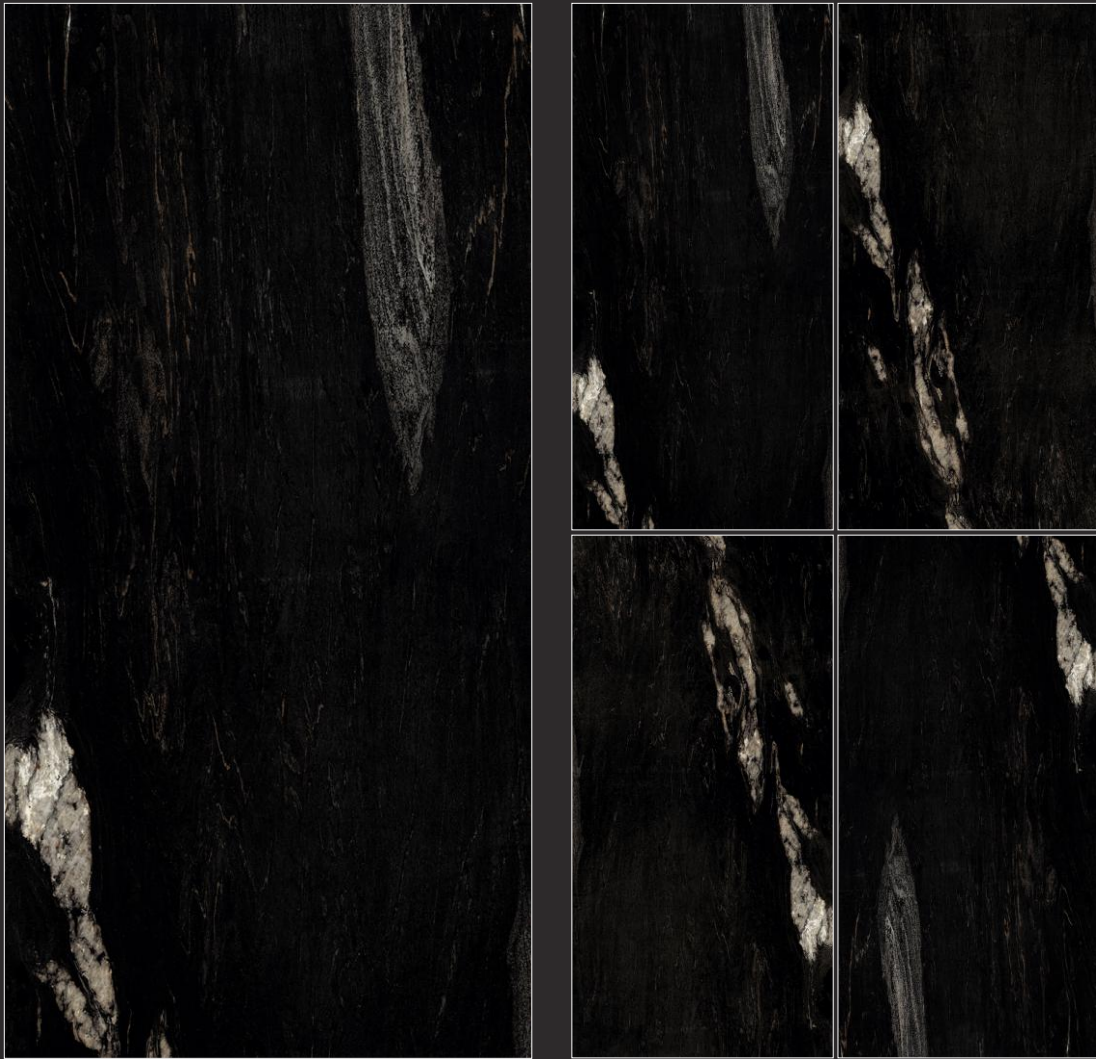

GLAMOUR
750 x 1500MM

Black Cosmos

RANDOM
EFFECTS