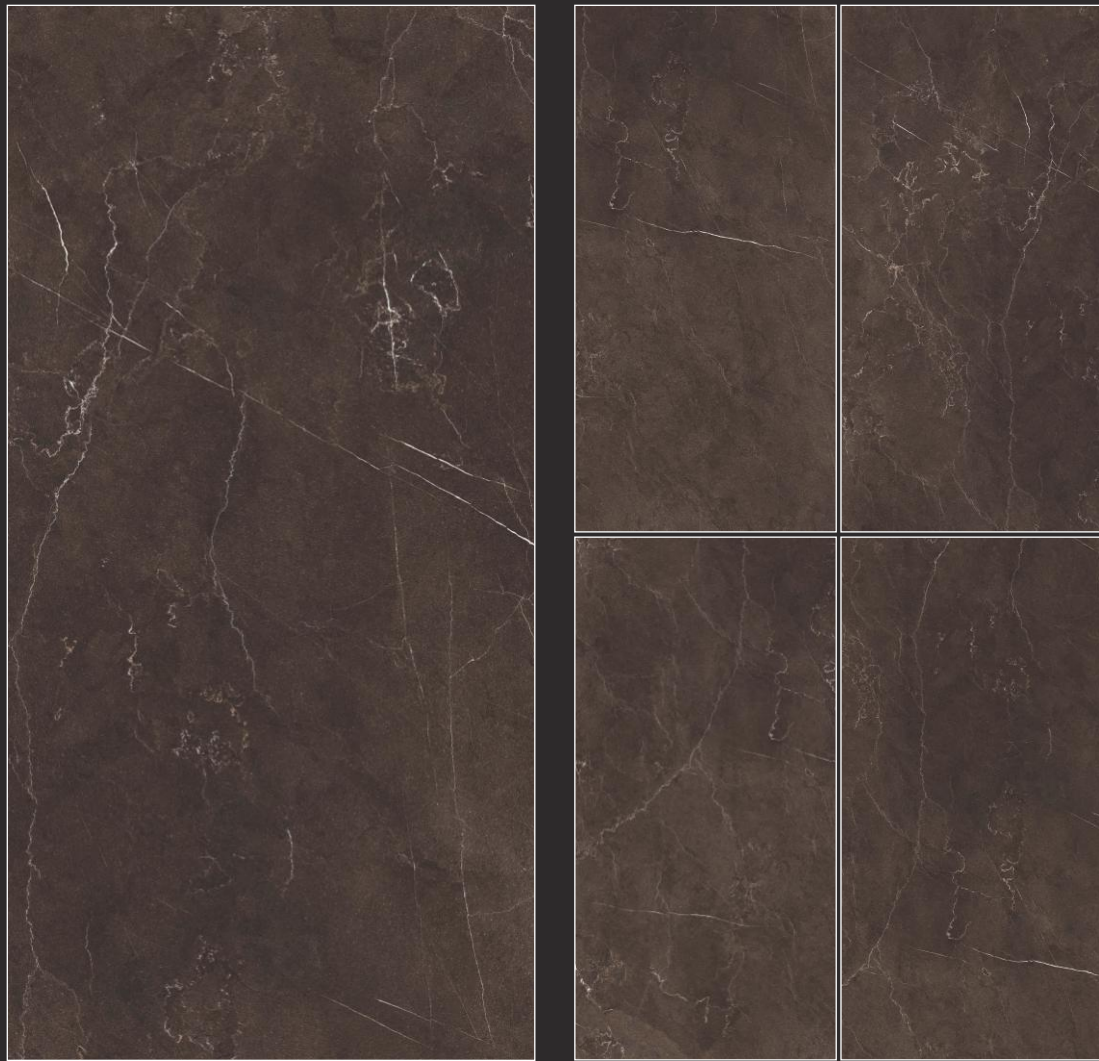

Glocal Crema

POLISHED / MATT
750 x 1500MM

Glocal Beige

ENGRAVE
750 x 1500MM

Silk Pearl

GLAMOUR
750 x 1500MM

E-12142

RANDOM
EFFECTS 