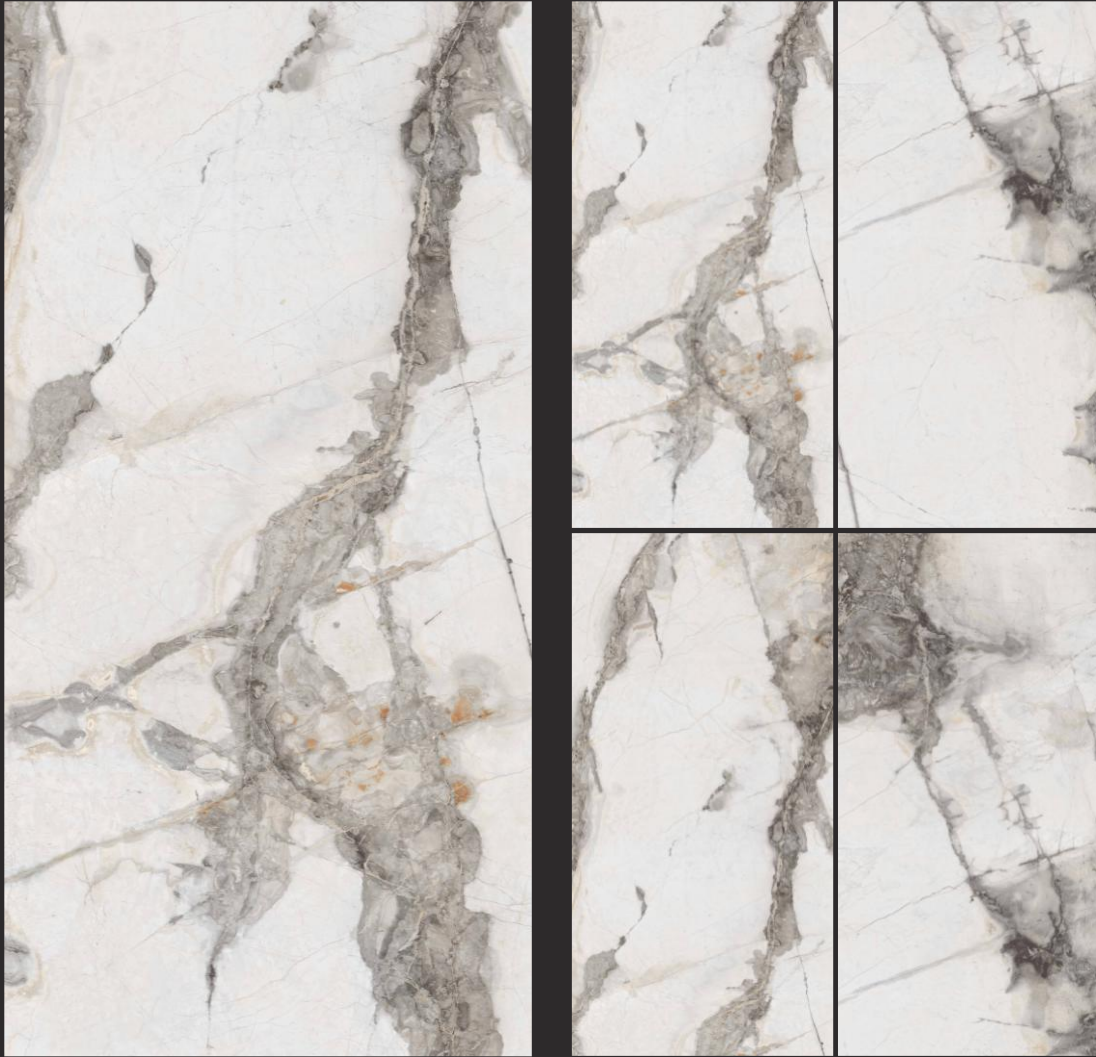

POLISHED
750 x 1500MM

Carara Silk

RANDOM
EFFECTS

POLISHED
750 x 1500MM

Dynamic Satuario

POLISHED
750 x 1500MM

Apuance Satuario

POLISHED
750 x 1500MM