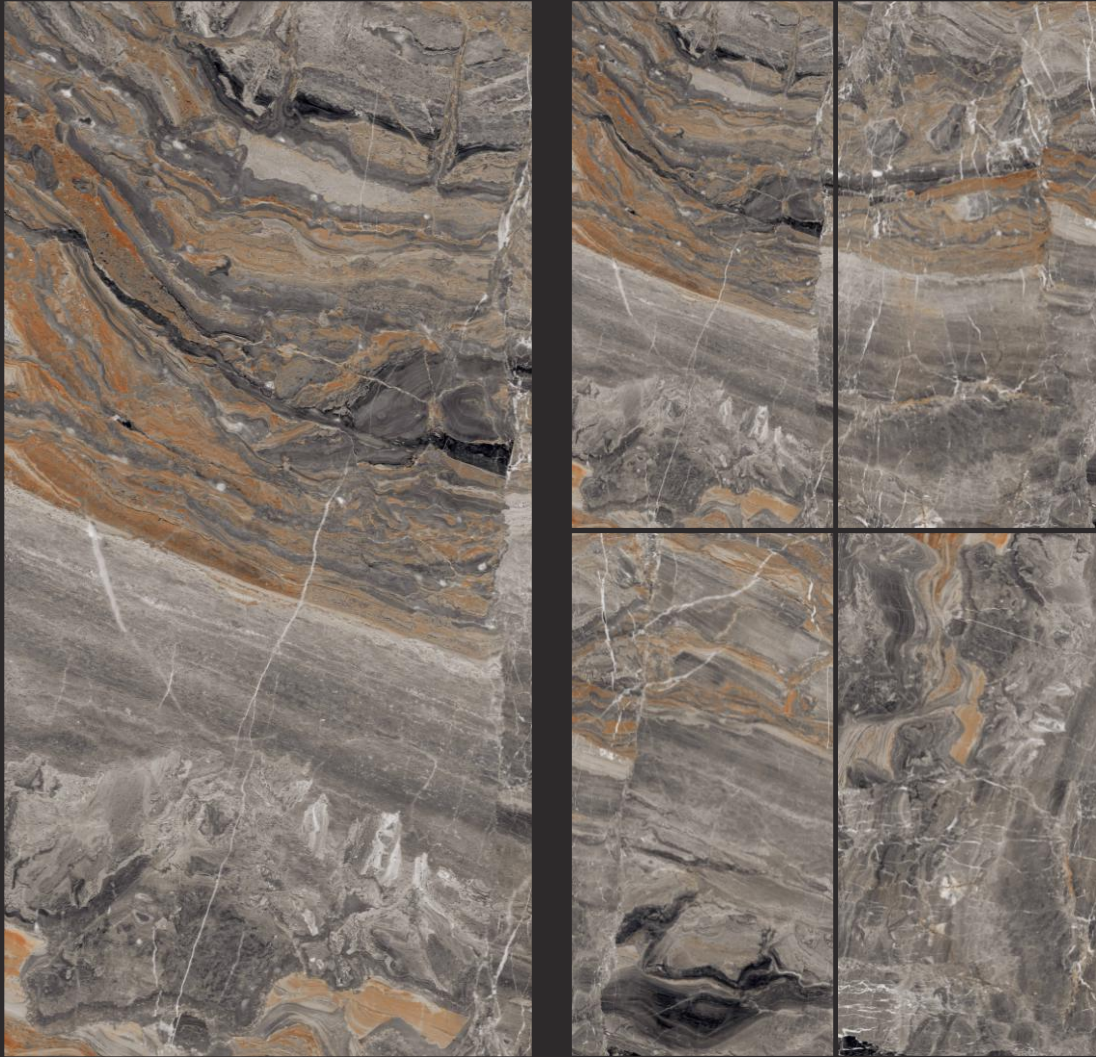

RANDOM
EFFECTS

GLAMOUR
750 x 1500MM

Cipollino Greco

RANDOM
EFFECTS

GLAMOUR
750 x 1500MM

Wild Chianti

RANDOM
EFFECTS

GLAMOUR
750 x 1500MM