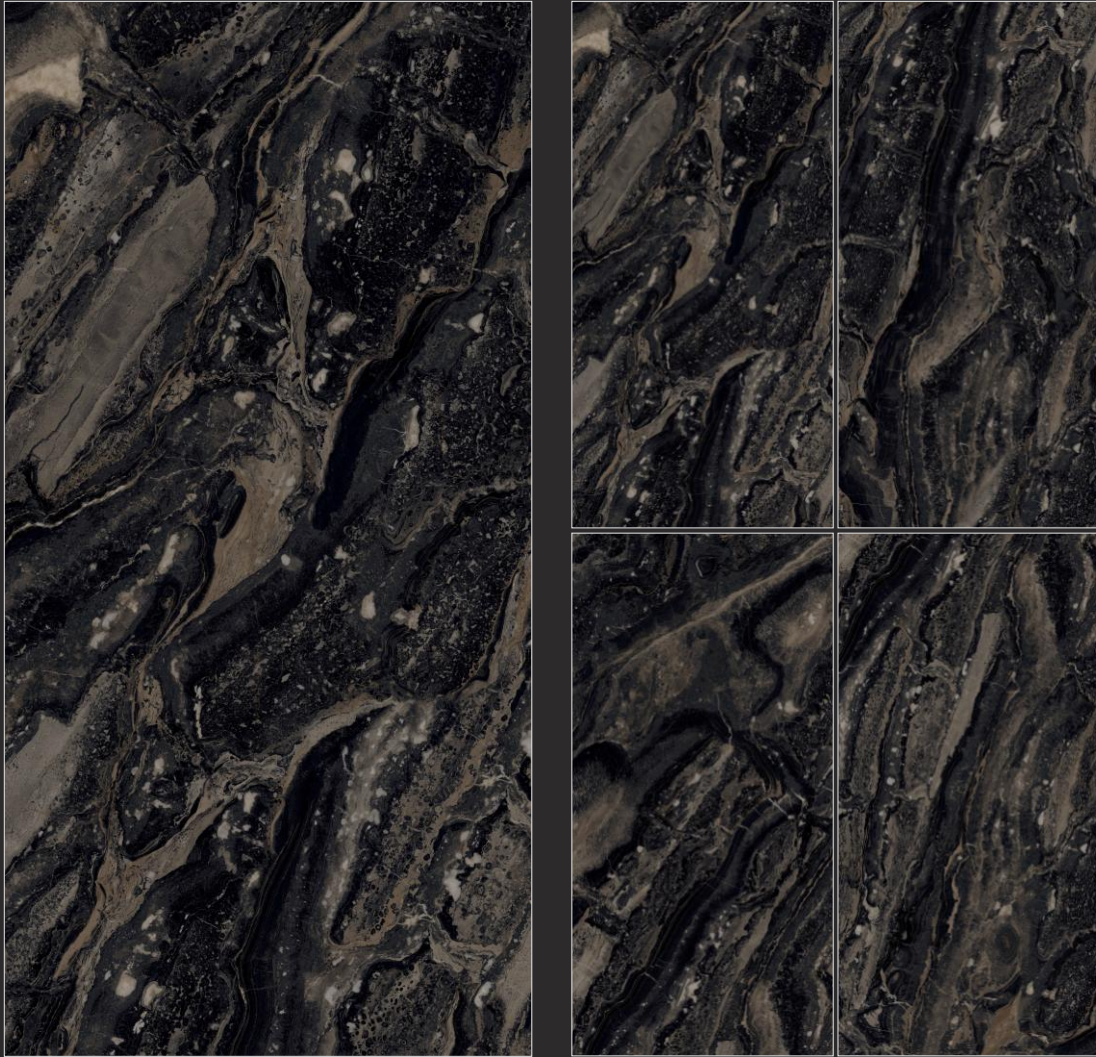

Olimpo Brown

RANDOM
EFFECTS 

GLAMOUR
750 x 1500MM

Oracle Brown

GLAMOUR
750 x 1500MM

Nettuno Dior

RANDOM
EFFECTS

GLAMOUR
750 x 1500MM