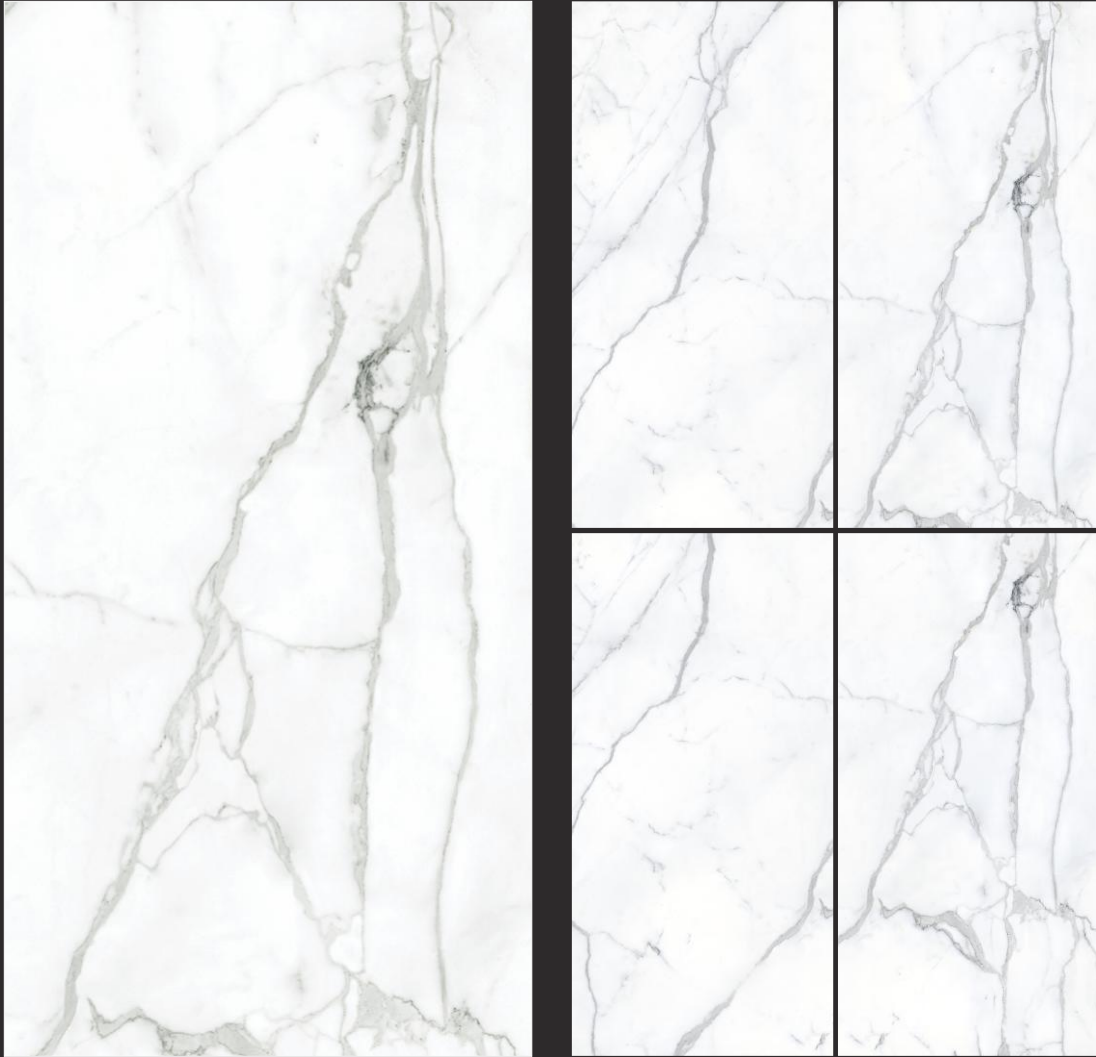

POLISHED
750 x 1500MM

Carara Silk

RANDOM
EFFECTS

POLISHED
750 x 1500MM

Dynamic Satuario

POLISHED
750 x 1500MM

Apuance Satuario

POLISHED
750 x 1500MM