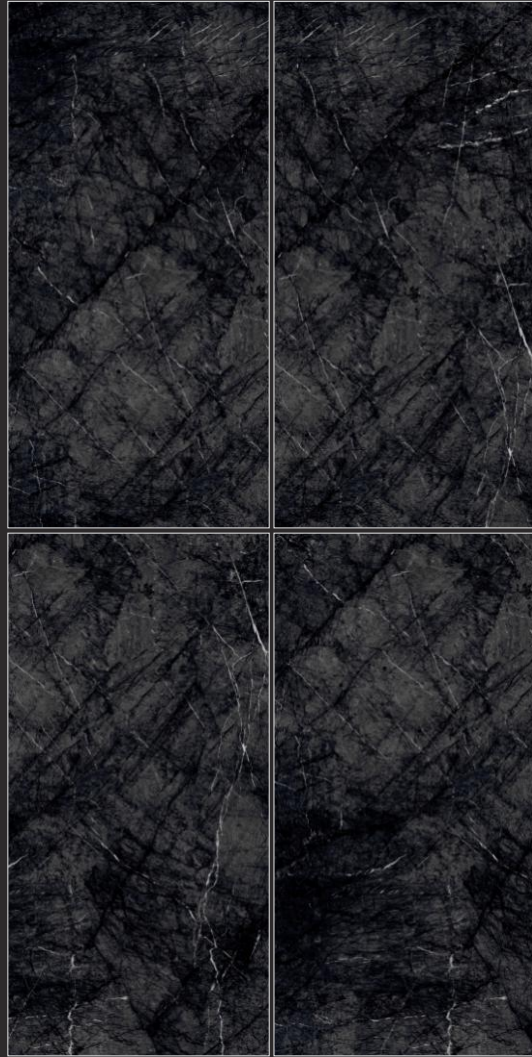

Black Splendour

GLAMOUR
750 x 1500MM

Hematite Black

RANDOM
EFFECTS

GLAMOUR
750 x 1500MM

Spring Noir

RANDOM
EFFECTS 

GLAMOUR
750 x 1500MM