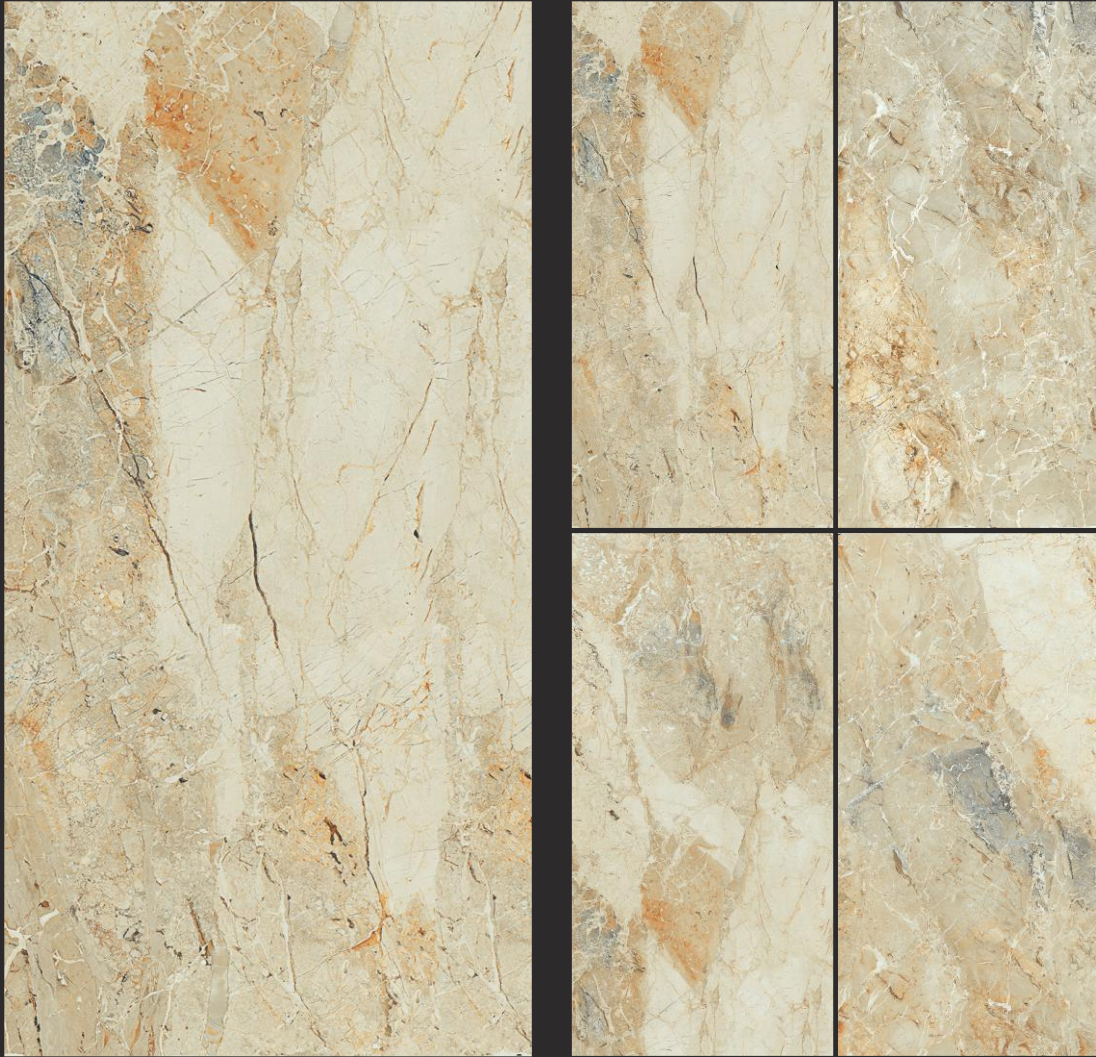

POLISHED
750 x 1500MM

Breccia Cambria

RANDOM
EFFECTS