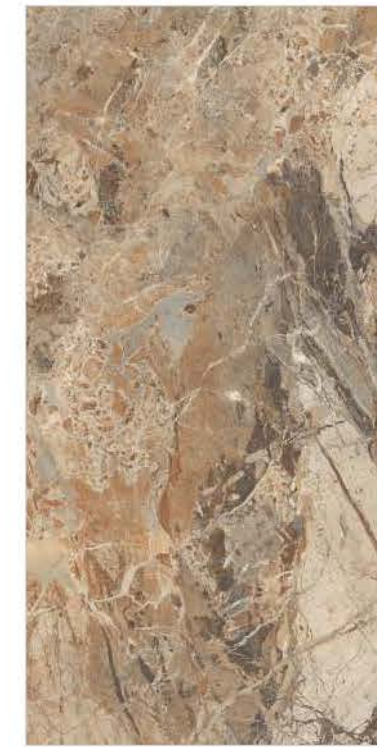

EXPERIENCE THE  
**NEW**

**800**  
**X**  
**1600**  
mm

LARGE SIZE SLAB TILES

REFINED SURFACES

Precious Materials For  
Those Who Like To  
Surround Themselves  
With Elegance.

**WALL - FOREST BROWN (120x240cm)**  
**FLOOR - BOTTOCHINO NATURAL (80x160cm)**

Random face - 2

ROMANTIC STATUARIO

Random face - 3

STATUARIO NATURAL

Random face - 3

BRECCIA LIGHT

Random face - 3

BRECCIA CLASSIC

Random face - 3

BOTTOCHINO NATURAL

Random face - 2

BRECCIA MAX

Random face - 3

BRECCIA AURORA BIANCO

Random face - 3

BRECCIA AURORA BEIGE