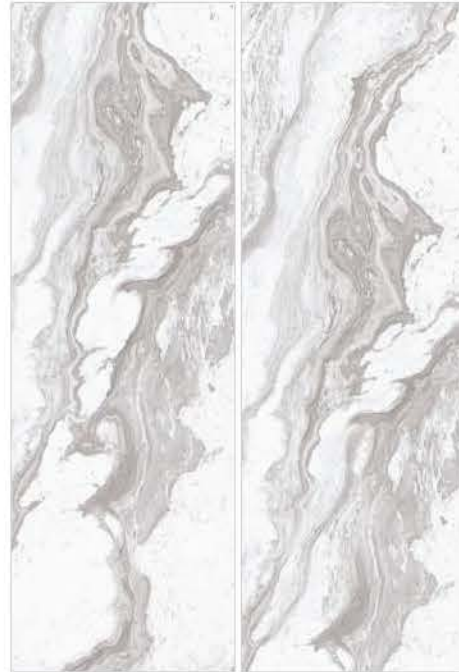

Random face - 3

- Glossy finish
- 6mm thickness
- 9mm thickness

800x
2400
mm